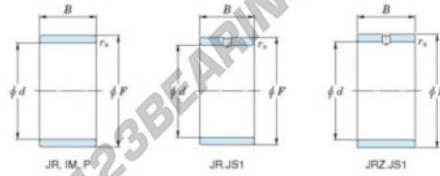

## Inner ring JR17X20X20.50-JTEKT - JR17X20X20.50-JTEKT

<https://www.123bearing.co.uk/bearing-housing/needle-roller-bearing/inner-ring/jr17x20x20.50-jtekt>

Boundary dimensions

Metric series

Bearing No.	Boundary dimensions(mm)			
	d	F	B	rs
JR17x20x20,5	17	20	20,5	0,3

## PRODUCT FEATURES

Brand	JTEKT
N° Ean13	3616060799159
Inside diameter	17 mm
Outside diameter	20 mm
Thickness	20.5 mm
Type	JR
Packaging	1

[contact@123bearing.co.uk](mailto:contact@123bearing.co.uk)

02038 087 274