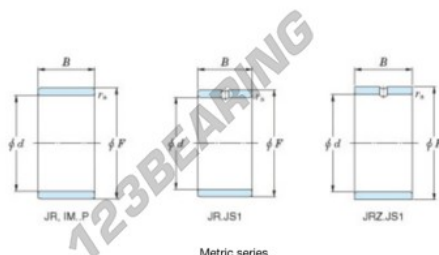

## Inner ring JR17X20X16.50-JTEKT - JR17X20X16.50-JTEKT

<https://www.123bearing.co.uk/bearing-housing/needle-roller-bearing/inner-ring/jr17x20x16.50-jtekt>

Boundary dimensions

Metric series

Bearing No.	Boundary dimensions(mm)			
	d	F	B	rs
JR17x20x16,5	17	20	16,5	0,3

## PRODUCT FEATURES

Brand	JTEKT
N° Ean13	3616060799135
Inside diameter	17 mm
Outside diameter	20 mm
Thickness	16.5 mm
Type	JR
Packaging	1

[contact@123bearing.co.uk](mailto:contact@123bearing.co.uk)

02038 087 274