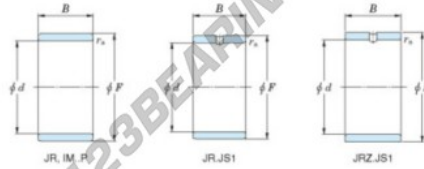

Inner ring JR15X20X26-JTEKT - JR15X20X26-JTEKT

<https://www.123bearing.co.uk/bearing-housing/needle-roller-bearing/inner-ring/jr15x20x26-jtekt>

Boundary dimensions

Metric series

Bearing No.	Boundary dimensions(mm)			
	d	F	B	rs
JR15x20x26	15	20	23	0,3

PRODUCT FEATURES

Brand	JTEKT
N° Ean13	3616060799128
Inside diameter	15 mm
Inside diameter	0.591" inch
Outside diameter	20 mm
Outside diameter	0.787" inch
Thickness	23 mm
Thickness	0.906" inch
Type	JR
Packaging	1