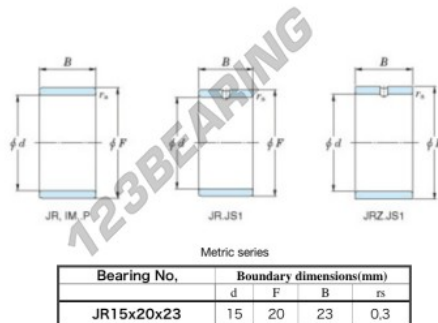

Inner ring JR15-20-23-JTEKT - JR15-20-23-JTEKT

<https://www.123bearing.co.uk/bearing-housing/needle-roller-bearing/inner-ring/jr15-20-23-jtekt>

Boundary dimensions

PRODUCT FEATURES

Brand	JTEKT
N° Ean13	3616060799104
Inside diameter	15 mm
Outside diameter	20 mm
Thickness	23 mm
Type	JR
Packaging	1