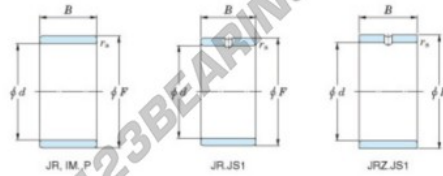

Inner ring JRZ15X20X14JS1-JTEKT - JRZ15X20X14JS1-JTEKT

<https://www.123bearing.co.uk/bearing-housing/needle-roller-bearing/inner-ring/jrz15x20x14js1-jtekt>

Boundary dimensions

Metric series

| Bearing No. | Boundary dimensions(mm) | | | |
|----------------|-------------------------|----|----|-----|
| | d | F | B | rs |
| JRZ15x20x14JS1 | 15 | 20 | 14 | 0,3 |

PRODUCT FEATURES

| | |
|------------------|---------------|
| Brand | JTEKT |
| N° Ean13 | 3616060799081 |
| Inside diameter | 15 mm |
| Outside diameter | 20 mm |
| Thickness | 14 mm |
| Type | JR...JS1 |
| Packaging | 1 |