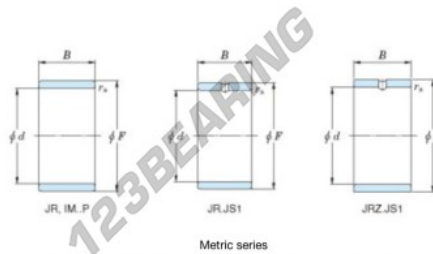

## Inner ring JR15X20X13-JTEKT - JR15X20X13-JTEKT

<https://www.123bearing.co.uk/bearing-housing/needle-roller-bearing/inner-ring/jr15x20x13-jtekt>

Boundary dimensions

Metric series

Bearing No.	Boundary dimensions(mm)			
	d	F	B	rs
JR15x20x13	15	20	13	0,3

## PRODUCT FEATURES

Brand	JTEKT
N° Ean13	3616060799074
Inside diameter	15 mm
Outside diameter	20 mm
Thickness	13 mm
Type	JR
Packaging	1

[contact@123bearing.co.uk](mailto:contact@123bearing.co.uk)

02038 087 274