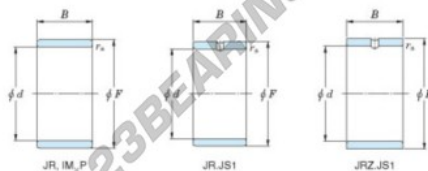

Inner ring JR15X20X12JS1-JTEKT - JR15X20X12JS1-JTEKT

<https://www.123bearing.co.uk/bearing-housing/needle-roller-bearing/inner-ring/jr15x20x12js1-jtekt>

Boundary dimensions

Metric series

Bearing No.	Boundary dimensions(mm)			
	d	F	B	rs
JR15x20x12JS1	15	20	12	0,3

PRODUCT FEATURES

Brand	JTEKT
N° Ean13	3616060799067
Inside diameter	15 mm
Outside diameter	20 mm
Thickness	12 mm
Type	JR...JS1
Packaging	1

contact@123bearing.co.uk

02038 087 274

CRT4 de Lesquin 60 Rue Du Haut De Sainghin 59273 Fretin FRANCE