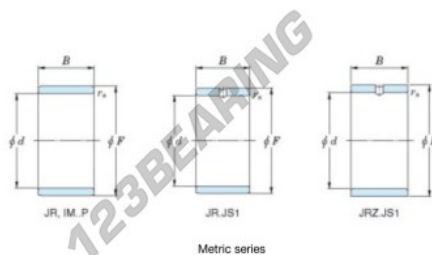

## Inner ring JR15X19X20-JTEKT - JR15X19X20-JTEKT

<https://www.123bearing.co.uk/bearing-housing/needle-roller-bearing/inner-ring/jr15x19x20-jtekt>

Boundary dimensions

Metric series

Bearing No.	Boundary dimensions(mm)			
	d	F	B	rs
JR15x19x20	15	19	20	0,3

## PRODUCT FEATURES

Brand	JTEKT
N° Ean13	3616060799043
Inside diameter	15 mm
Outside diameter	19 mm
Thickness	20 mm
Type	JR
Packaging	1

[contact@123bearing.co.uk](mailto:contact@123bearing.co.uk)

02038 087 274