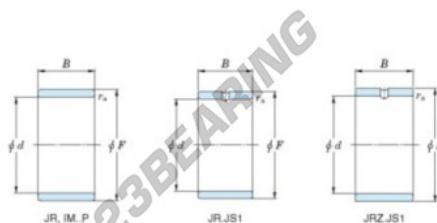

Inner ring JR15X19X16-JTEKT - JR15X19X16-JTEKT

<https://www.123bearing.co.uk/bearing-housing/needle-roller-bearing/inner-ring/jr15x19x16-jtekt>

Boundary dimensions

Metric series

Bearing No.	Boundary dimensions(mm)			
	d	F	B	rs
JR15x19x16	15	19	16	0,3

PRODUCT FEATURES

Brand	JTEKT
N° Ean13	3616060799036
Inside diameter	15 mm
Outside diameter	19 mm
Thickness	16 mm
Type	JR
Packaging	1

contact@123bearing.co.uk

02038 087 274

CRT4 de Lesquin 60 Rue Du Haut De Sainghin 59273 Fretin FRANCE