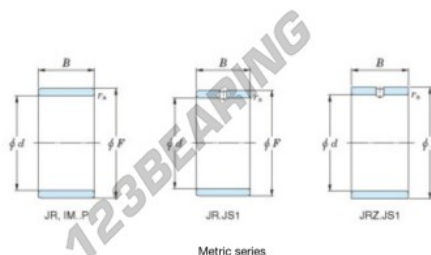

Inner ring IM-13-18-16-P-JTEKT - IM-13-18-16-P-JTEKT

<https://www.123bearing.co.uk/bearing-housing/needle-roller-bearing/inner-ring/im-13-18-16-p-jtekt>

Boundary dimensions

Metric series

Bearing No.	Boundary dimensions(mm)			
	d	F	B	rs
IM 13 18 16 P	13	18	16	0,35

PRODUCT FEATURES

Brand	JTEKT
N° Ean13	3616060799005
Inside diameter	13 mm
Outside diameter	18 mm
Thickness	16 mm
Type	IM...P
Packaging	1

contact@123bearing.co.uk

02038 087 274

CRT4 de Lesquin 60 Rue Du Haut De Sainghin 59273 Fretin FRANCE