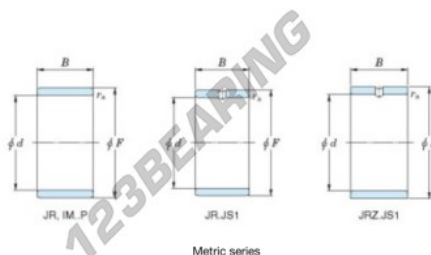

Inner ring JR12X16X22-JTEKT - JR12X16X22-JTEKT

<https://www.123bearing.co.uk/bearing-housing/needle-roller-bearing/inner-ring/jr12x16x22-jtekt>

Boundary dimensions

Bearing No.	Boundary dimensions(mm)			
	d	F	B	rs
JR12x16x22	12	16	22	0,3

PRODUCT FEATURES

Brand	JTEKT
N° Ean13	3616060798992
Inside diameter	12 mm
Outside diameter	16 mm
Thickness	22 mm
Type	JR
Packaging	1

contact@123bearing.co.uk

02038 087 274

CRT4 de Lesquin 60 Rue Du Haut De Sainghin 59273 Fretin FRANCE