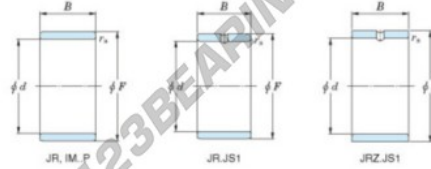

Inner ring JR12X16X20-JTEKT - JR12X16X20-JTEKT

<https://www.123bearing.co.uk/bearing-housing/needle-roller-bearing/inner-ring/jr12x16x20-jtekt>

Boundary dimensions

Metric series

Bearing No.	Boundary dimensions(mm)			
	d	F	B	rs
JR12x16x20	12	16	20	0,3

PRODUCT FEATURES

Brand	JTEKT
N° Ean13	3616060798985
Inside diameter	12 mm
Outside diameter	16 mm
Thickness	20 mm
Type	JR
Packaging	1

contact@123bearing.co.uk

02038 087 274

CRT4 de Lesquin 60 Rue Du Haut De Sainghin 59273 Fretin FRANCE