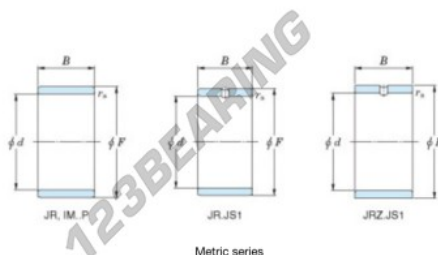

Inner ring JR12X16X16-JTEKT - JR12X16X16-JTEKT

<https://www.123bearing.co.uk/bearing-housing/needle-roller-bearing/inner-ring/jr12x16x16-jtekt>

Boundary dimensions

Metric series

| Bearing No. | Boundary dimensions(mm) | | | |
|-------------|-------------------------|----|----|-----|
| | d | F | B | rs |
| JR12x16x16 | 12 | 16 | 16 | 0,3 |

PRODUCT FEATURES

| | |
|------------------|---------------|
| Brand | JTEKT |
| N° Ean13 | 3616060798978 |
| Inside diameter | 12 mm |
| Outside diameter | 16 mm |
| Thickness | 16 mm |
| Type | JR |
| Packaging | 1 |