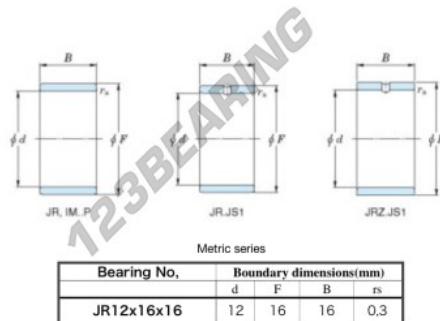

## Inner ring JR12X16X16-JTEKT - JR12X16X16-JTEKT

<https://www.123bearing.co.uk/bearing-housing/needle-roller-bearing/inner-ring/jr12x16x16-jtekt>

Boundary dimensions

## PRODUCT FEATURES

Brand	JTEKT
N° Ean13	3616060798978
Inside diameter	12 mm
Outside diameter	16 mm
Thickness	16 mm
Type	JR
Packaging	1

[contact@123bearing.co.uk](mailto:contact@123bearing.co.uk)

02038 087 274