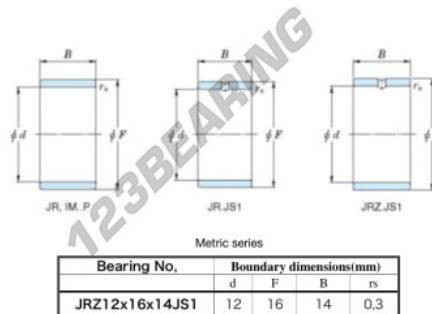

## Inner ring JRZ12X16X14JS1-JTEKT - JRZ12X16X14JS1-JTEKT

<https://www.123bearing.co.uk/bearing-housing/needle-roller-bearing/inner-ring/jrz12x16x14js1-jtekt>

Boundary dimensions

### PRODUCT FEATURES

Brand	JTEKT
N° Ean13	3616060798961
Inside diameter	12 mm
Inside diameter	0.472" inch
Outside diameter	16 mm
Outside diameter	0.63" inch
Thickness	14 mm
Thickness	0.551" inch
Type	JR...JS1
Packaging	1