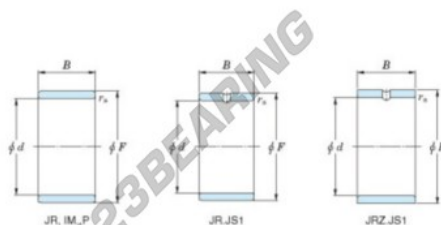

## Inner ring JR12X16X13-JTEKT - JR12X16X13-JTEKT

<https://www.123bearing.co.uk/bearing-housing/needle-roller-bearing/inner-ring/jr12x16x13-jtekt>

Boundary dimensions

Metric series

Bearing No.	Boundary dimensions(mm)			
	d	F	B	rs
JR12x16x13	12	16	13	0.3

## PRODUCT FEATURES

Brand	JTEKT
N° Ean13	3616060798954
Inside diameter	12 mm
Outside diameter	16 mm
Thickness	13 mm
Type	JR...JS1
Packaging	1

[contact@123bearing.co.uk](mailto:contact@123bearing.co.uk)

02038 087 274