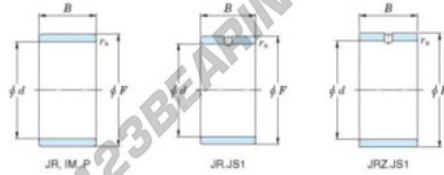

## Inner ring JR12X16X12-JTEKT - JR12X16X12-JTEKT

<https://www.123bearing.co.uk/bearing-housing/needle-roller-bearing/inner-ring/jr12x16x12-jtekt>

Boundary dimensions

Metric series

Bearing No.	Boundary dimensions(mm)			
	d	F	B	rs
JR12x16x12	12	16	12	0,3

## PRODUCT FEATURES

Brand	JTEKT
N° Ean13	3616060798930
Inside diameter	12 mm
Outside diameter	16 mm
Thickness	12 mm
Type	JR
Packaging	1

[contact@123bearing.co.uk](mailto:contact@123bearing.co.uk)

02038 087 274