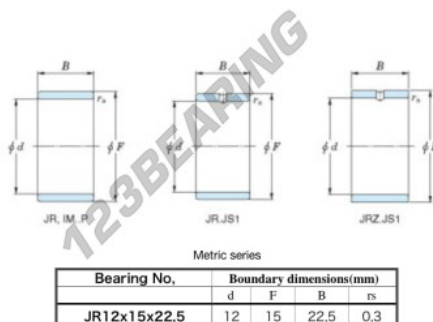

Inner ring JR12X15X22.50-JTEKT - JR12X15X22.50-JTEKT

<https://www.123bearing.co.uk/bearing-housing/needle-roller-bearing/inner-ring/jr12x15x22.50-jtekt>

Boundary dimensions

PRODUCT FEATURES

Brand	JTEKT
N° Ean13	3616060798923
Inside diameter	12 mm
Outside diameter	15 mm
Thickness	22.5 mm
Type	JR
Packaging	1