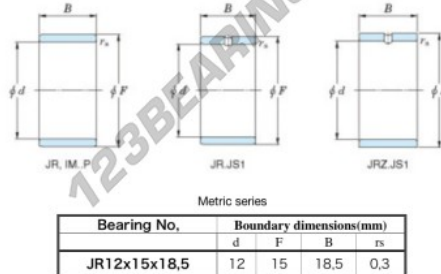

Inner ring JR12X15X18.50-JTEKT - JR12X15X18.50-JTEKT

<https://www.123bearing.co.uk/bearing-housing/needle-roller-bearing/inner-ring/jr12x15x18.50-jtekt>

Boundary dimensions

PRODUCT FEATURES

Brand	JTEKT
N° Ean13	3616060796936
Inside diameter	12 mm
Outside diameter	15 mm
Thickness	18.5 mm
Type	JR
Packaging	1