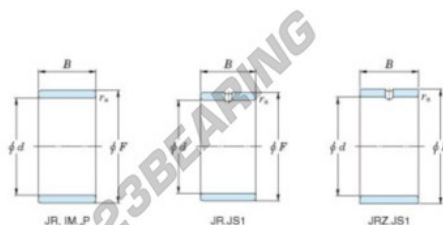

## Inner ring JR12X15X16-JTEKT - JR12X15X16-JTEKT

<https://www.123bearing.co.uk/bearing-housing/needle-roller-bearing/inner-ring/jr12x15x16-jtekt>

Boundary dimensions

Metric series

Bearing No.	Boundary dimensions(mm)			
	d	F	B	rs
JR12x15x16	12	15	16	0.3

## PRODUCT FEATURES

Brand	JTEKT
N° Ean13	3616060796912
Inside diameter	12 mm
Outside diameter	15 mm
Thickness	16 mm
Type	JR
Packaging	1

[contact@123bearing.co.uk](mailto:contact@123bearing.co.uk)

02038 087 274