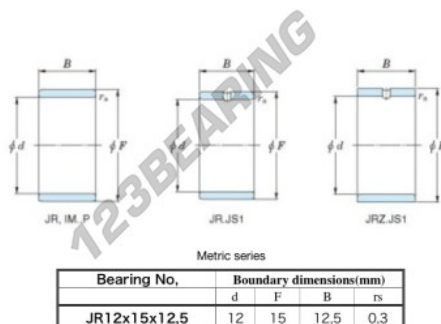

Inner ring JR12X15X12.50-JTEKT - JR12X15X12.50-JTEKT

<https://www.123bearing.co.uk/bearing-housing/needle-roller-bearing/inner-ring/jr12x15x12.50-jtekt>

Boundary dimensions

PRODUCT FEATURES

Brand	JTEKT
N° Ean13	3616060796905
Inside diameter	12 mm
Outside diameter	15 mm
Thickness	12.5 mm
Type	JR
Packaging	1