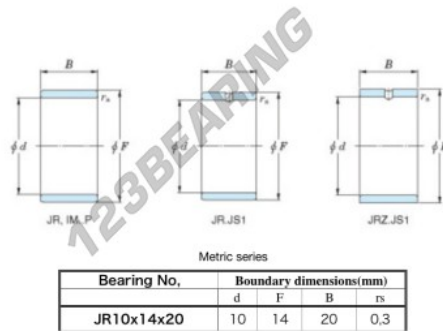

Inner ring JR10X14X20-JTEKT - JR10X14X20-JTEKT

<https://www.123bearing.co.uk/bearing-housing/needle-roller-bearing/inner-ring/jr10x14x20-jtekt>

Boundary dimensions

PRODUCT FEATURES

Brand	JTEKT
N° Ean13	3616060796882
Inside diameter	10 mm
Outside diameter	14 mm
Thickness	20 mm
Type	JR
Packaging	1