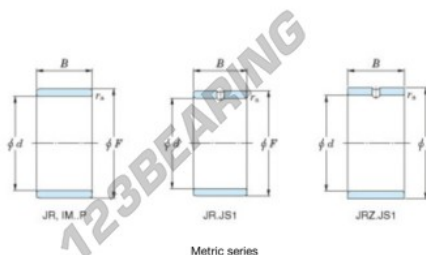

Inner ring JR10X14X16-JTEKT - JR10X14X16-JTEKT

<https://www.123bearing.co.uk/bearing-housing/needle-roller-bearing/inner-ring/jr10x14x16-jtekt>

Boundary dimensions

Metric series

Bearing No.	Boundary dimensions(mm)			
	d	F	B	rs
JR10x14x16	10	14	16	0.3

PRODUCT FEATURES

Brand	JTEKT
N° Ean13	3616060796875
Inside diameter	10 mm
Outside diameter	14 mm
Thickness	16 mm
Type	JR
Packaging	1

contact@123bearing.co.uk

02038 087 274

CRT4 de Lesquin 60 Rue Du Haut De Sainghin 59273 Fretin FRANCE