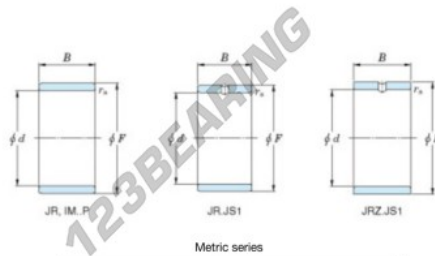

## Inner ring JRZ10X14X14JS1-JTEKT - JRZ10X14X14JS1-JTEKT

<https://www.123bearing.co.uk/bearing-housing/needle-roller-bearing/inner-ring/jrz10x14x14js1-jtekt>

Boundary dimensions

Metric series

Bearing No.	Boundary dimensions(mm)			
	d	F	B	rs
JRZ10x14x14JS1	10	14	14	0,3

## PRODUCT FEATURES

Brand	JTEKT
N° Ean13	3616060796868
Inside diameter	10 mm
Outside diameter	14 mm
Thickness	14 mm
Type	JR...JS1
Packaging	1

[contact@123bearing.co.uk](mailto:contact@123bearing.co.uk)

02038 087 274