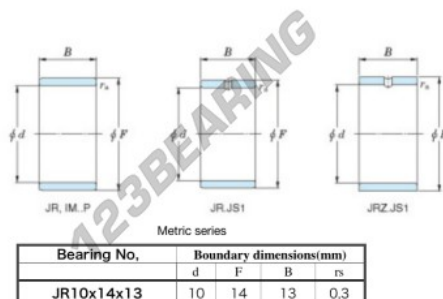

Inner ring JR10X14X13-JTEKT - JR10X14X13-JTEKT

<https://www.123bearing.co.uk/bearing-housing/needle-roller-bearing/inner-ring/jr10x14x13-jtekt>

Boundary dimensions

PRODUCT FEATURES

Brand	JTEKT
N° Ean13	3616060796851
Inside diameter	10 mm
Outside diameter	14 mm
Thickness	13 mm
Type	JR...JS1
Packaging	1