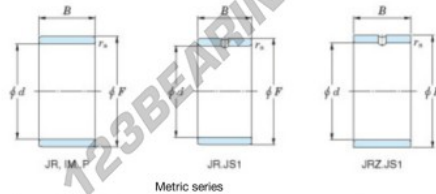

Inner ring JR10X14X11JS1-JTEKT - JR10X14X11JS1-JTEKT

<https://www.123bearing.co.uk/bearing-housing/needle-roller-bearing/inner-ring/jr10x14x11js1-jtekt>

Boundary dimensions

Bearing No.	Boundary dimensions(mm)			
	d	F	B	rs
JR10x14x11JS1	10	14	11	0.3

PRODUCT FEATURES

Brand	JTEKT
N° Ean13	3616060796820
Inside diameter	10 mm
Outside diameter	14 mm
Thickness	11 mm
Type	JR
Packaging	1

contact@123bearing.co.uk

02038 087 274

CRT4 de Lesquin 60 Rue Du Haut De Sainghin 59273 Fretin FRANCE