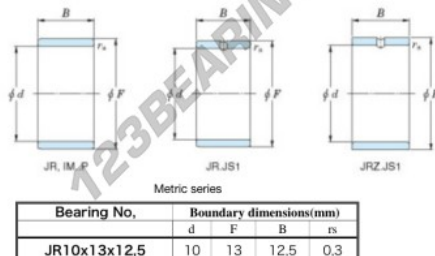

Inner ring JR10X13X12.50-JTEKT - JR10X13X12.50-JTEKT

<https://www.123bearing.co.uk/bearing-housing/needle-roller-bearing/inner-ring/jr10x13x12.50-jtekt>

Boundary dimensions

PRODUCT FEATURES

Brand	JTEKT
N° Ean13	3616060796813
Inside diameter	10 mm
Outside diameter	13 mm
Thickness	12.5 mm
Type	JR
Packaging	1