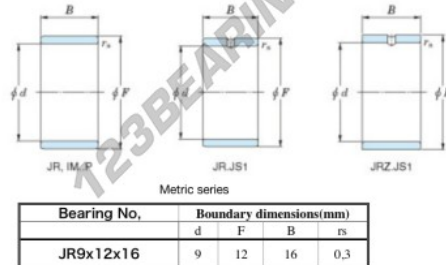

Inner ring JR9X12X16-JTEKT - JR9X12X16-JTEKT

<https://www.123bearing.co.uk/bearing-housing/needle-roller-bearing/inner-ring/jr9x12x16-jtekt>

Boundary dimensions

PRODUCT FEATURES

Brand	JTEKT
N° Ean13	3616060796806
Inside diameter	9 mm
Outside diameter	12 mm
Thickness	16 mm
Type	JR
Packaging	1