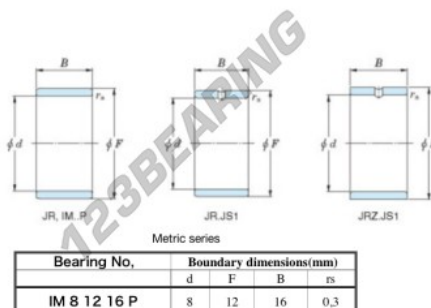

## Inner ring IM-8-12-16-P-JTEKT - IM-8-12-16-P-JTEKT

<https://www.123bearing.co.uk/bearing-housing/needle-roller-bearing/inner-ring/im-8-12-16-p-jtekt>

Boundary dimensions

## PRODUCT FEATURES

Brand	JTEKT
N° Ean13	3616060796783
Inside diameter	8 mm
Outside diameter	12 mm
Thickness	16 mm
Type	IM...P
Packaging	1

[contact@123bearing.co.uk](mailto:contact@123bearing.co.uk)

02038 087 274