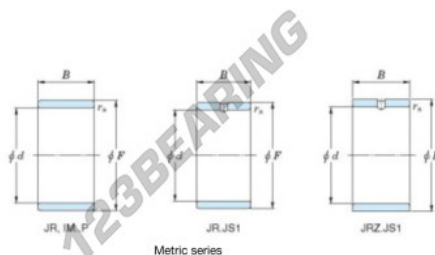

Inner ring JR8X12X12.50-JTEKT - JR8X12X12.50-JTEKT

<https://www.123bearing.co.uk/bearing-housing/needle-roller-bearing/inner-ring/jr8x12x12.50-jtekt>

Boundary dimensions

Bearing No.	Boundary dimensions(mm)			
	d	F	B	rs
JR8x12x12,5	8	12	12,5	0,3

PRODUCT FEATURES

Brand	JTEKT
N° Ean13	3616060796769
Inside diameter	8 mm
Outside diameter	12 mm
Thickness	12.5 mm
Type	JR
Packaging	1

contact@123bearing.co.uk

02038 087 274

CRT4 de Lesquin 60 Rue Du Haut De Sainghin 59273 Fretin FRANCE