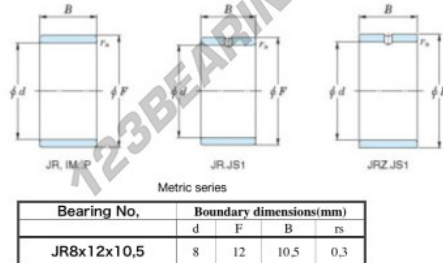

Inner ring JR8X12X10.50-JTEKT - JR8X12X10.50-JTEKT

<https://www.123bearing.co.uk/bearing-housing/needle-roller-bearing/inner-ring/jr8x12x10.50-jtekt>

Boundary dimensions

PRODUCT FEATURES

Brand	JTEKT
N° Ean13	3616060796745
Inside diameter	8 mm
Outside diameter	12 mm
Thickness	10.5 mm
Type	JR
Packaging	1