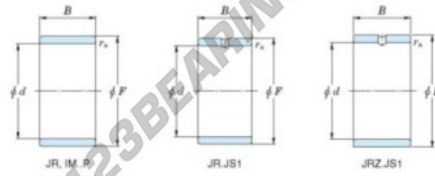

Inner ring JR8X12X10JS1-JTEKT - JR8X12X10JS1-JTEKT

<https://www.123bearing.co.uk/bearing-housing/needle-roller-bearing/inner-ring/jr8x12x10js1-jtekt>

Boundary dimensions

Metric series

Bearing No.	Boundary dimensions(mm)			
	d	F	B	rs
JR8x12x10JS1	8	12	10	0,3

PRODUCT FEATURES

Brand	JTEKT
N° Ean13	3616060796738
Inside diameter	8 mm
Outside diameter	12 mm
Thickness	10 mm
Type	JR...JS1
Packaging	1

contact@123bearing.co.uk

02038 087 274

CRT4 de Lesquin 60 Rue Du Haut De Sainghin 59273 Fretin FRANCE