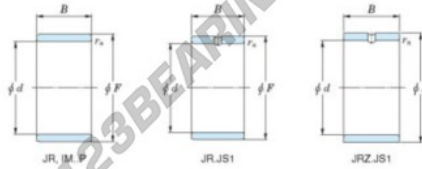

Inner ring JR8X12X10-JTEKT - JR8X12X10-JTEKT

<https://www.123bearing.co.uk/bearing-housing/needle-roller-bearing/inner-ring/jr8x12x10-jtekt>

Boundary dimensions

Metric series

Bearing No.	Boundary dimensions(mm)			
	d	F	B	rs
JR8x12x10	8	12	10	0.3

PRODUCT FEATURES

Brand	JTEKT
N° Ean13	3616060796721
Inside diameter	8 mm
Outside diameter	12 mm
Thickness	10 mm
Type	JR
Packaging	1

contact@123bearing.co.uk

02038 087 274

CRT4 de Lesquin 60 Rue Du Haut De Sainghin 59273 Fretin FRANCE