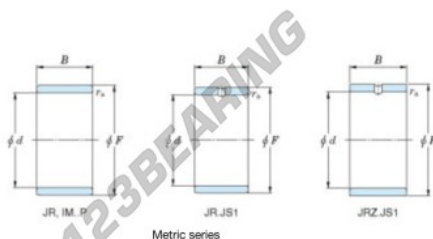

Inner ring JR7X10X16-JTEKT - JR7X10X16-JTEKT

<https://www.123bearing.co.uk/bearing-housing/needle-roller-bearing/inner-ring/jr7x10x16-jtekt>

Boundary dimensions

Bearing No.	Boundary dimensions(mm)			
	d	F	B	rs
JR7x10x16	7	10	16	0,3

PRODUCT FEATURES

Brand	JTEKT
N° Ean13	3616060796714
Inside diameter	7 mm
Outside diameter	10 mm
Thickness	16 mm
Type	JR
Packaging	1

contact@123bearing.co.uk

02038 087 274

CRT4 de Lesquin 60 Rue Du Haut De Sainghin 59273 Fretin FRANCE