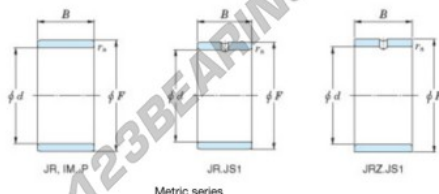

Inner ring JRZ6X10X12JS1-JTEKT - JRZ6X10X12JS1-JTEKT

<https://www.123bearing.co.uk/bearing-housing/needle-roller-bearing/inner-ring/jrz6x10x12js1-jtekt>

Boundary dimensions

Bearing No.	Boundary dimensions(mm)			
	d	F	B	rs
JRZ6x10x12JS1	6	10	12	0,3

PRODUCT FEATURES

Brand	JTEKT
N° Ean13	3616060796684
Inside diameter	6 mm
Outside diameter	10 mm
Thickness	12 mm
Type	JR...JS1
Packaging	1

contact@123bearing.co.uk

02038 087 274

CRT4 de Lesquin 60 Rue Du Haut De Sainghin 59273 Fretin FRANCE