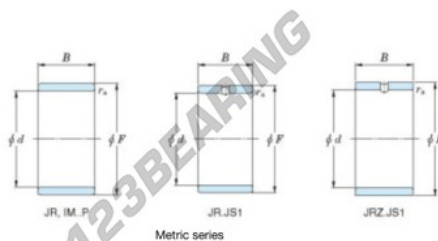

Inner ring JR6X10X10JS1-JTEKT - JR6X10X10JS1-JTEKT

<https://www.123bearing.co.uk/bearing-housing/needle-roller-bearing/inner-ring/jr6x10x10js1-jtekt>

Boundary dimensions

Bearing No.	Boundary dimensions(mm)			
	d	F	B	rs
JR6x10x10	6	10	10	0,3

PRODUCT FEATURES

Brand	JTEKT
N° Ean13	3616060796660
Inside diameter	6 mm
Outside diameter	10 mm
Thickness	10 mm
Type	JR
Packaging	1

contact@123bearing.co.uk

02038 087 274

CRT4 de Lesquin 60 Rue Du Haut De Sainghin 59273 Fretin FRANCE