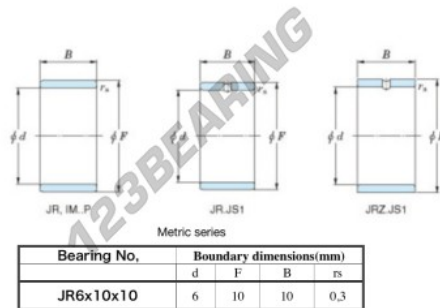

## Inner ring JR6X10X10JS1-JTEKT - JR6X10X10JS1-JTEKT

<https://www.123bearing.co.uk/bearing-housing/needle-roller-bearing/inner-ring/jr6x10x10js1-jtekt>

Boundary dimensions

## PRODUCT FEATURES

Brand	JTEKT
N° Ean13	3616060796660
Inside diameter	6 mm
Outside diameter	10 mm
Thickness	10 mm
Type	JR
Packaging	1

[contact@123bearing.co.uk](mailto:contact@123bearing.co.uk)

02038 087 274