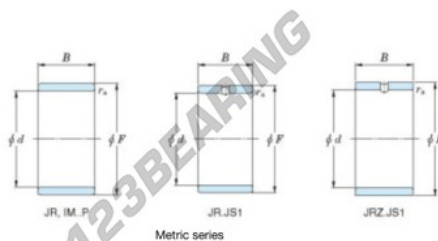

## Inner ring JR6X10X10-JTEKT - JR6X10X10-JTEKT

<https://www.123bearing.co.uk/bearing-housing/needle-roller-bearing/inner-ring/jr6x10x10-jtekt>

Boundary dimensions

Bearing No.	Boundary dimensions(mm)			
	d	F	B	rs
JR6x10x10	6	10	10	0,3

## PRODUCT FEATURES

Brand	JTEKT
N° Ean13	3616060796653
Inside diameter	6 mm
Outside diameter	10 mm
Thickness	10 mm
Type	JR
Packaging	1

[contact@123bearing.co.uk](mailto:contact@123bearing.co.uk)

02038 087 274