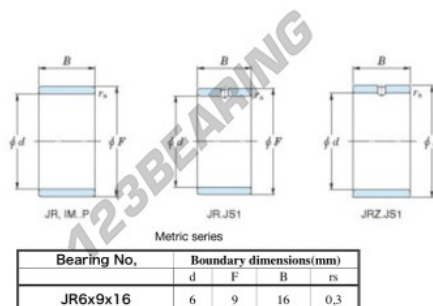

Inner ring JR6X9X16-JTEKT - JR6X9X16-JTEKT

<https://www.123bearing.co.uk/bearing-housing/needle-roller-bearing/inner-ring/jr6x9x16-jtekt>

Boundary dimensions

PRODUCT FEATURES

Brand	JTEKT
N° Ean13	3616060796646
Inside diameter	6 mm
Outside diameter	9 mm
Thickness	16 mm
Type	JR
Packaging	1