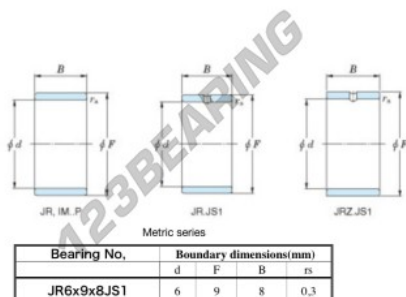

Inner ring JR6X9X8JS1-JTEKT - JR6X9X8JS1-JTEKT

<https://www.123bearing.co.uk/bearing-housing/needle-roller-bearing/inner-ring/jr6x9x8js1-jtekt>

Boundary dimensions

PRODUCT FEATURES

Brand	JTEKT
N° Ean13	3616060796622
Inside diameter	6 mm
Outside diameter	9 mm
Thickness	8 mm
Type	JR...JS1
Packaging	1