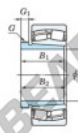

Spherical roller bearing

23296RK-AHX3296-JTEKT - 23296RK-AHX3296-JTEKT

https://www.123bearing.co.uk/bearing-housing/roller-bearing/spherical/23296rk-ahx3296-jtekt

Boundary dimensions

PRODUCT FEATURES

Brand	JTEKT
N° Ean13	3616060796523
Inside diameter	460 mm
Inside diameter	18.11" inch
Outside diameter	870 mm
Outside diameter	34.252" inch
Thickness	310 mm
Thickness	12.205" inch
Limiting speed	250 rpm
Dynamic load	10500 kN
Static load	15100 kN
Packaging	1

contact@123bearing.co.uk

02038 087 274

CRT4 de Lesquin 60 Rue Du Haut De Sainghin 59273 Fretin FRANCE