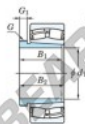

Spherical roller bearing

23196RK-AHX3196-JTEKT - 23196RK-AHX3196-JTEKT

https://www.123bearing.co.uk/bearing-housing/roller-bearing/spherical/23196rk-ahx3196-jtekt

Boundary dimensions

PRODUCT FEATURES

Brand	JTEKT
N° Ean13	3616060796509
Inside diameter	460 mm
Inside diameter	18.11" inch
Outside diameter	790 mm
Outside diameter	31.102" inch
Thickness	248 mm
Thickness	9.764" inch
Limiting speed	280 rpm
Dynamic load	6840 kN
Static load	11500 kN
Packaging	1

contact@123bearing.co.uk

02038 087 274

CRT4 de Lesquin 60 Rue Du Haut De Sainghin 59273 Fretin FRANCE