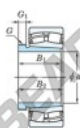

Spherical roller bearing

23096RK-AHX3096-JTEKT - 23096RK-AHX3096-JTEKT

https://www.123bearing.co.uk/bearing-housing/roller-bearing/spherical/23096rk-ahx3096-jtekt

Boundary dimensions

PRODUCT FEATURES

Brand	JTEKT
N° Ean13	3616060796486
Inside diameter	460 mm
Outside diameter	700 mm
Thickness	165 mm
Limiting speed	320 rpm
Dynamic load	4190 kN
Static load	7540 kN
Packaging	1

contact@123bearing.co.uk

02038 087 274

CRT4 de Lesquin 60 Rue Du Haut De Sainghin 59273 Fretin FRANCE