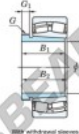

Spherical roller bearing 23996RK-AH3996-JTEKT - 23996RK-AH3996-JTEKT

<https://www.123bearing.co.uk/bearing-housing/roller-bearing/spherical/23996rk-ah3996-jtekt>

Boundary dimensions

PRODUCT FEATURES

Brand	JTEKT
N° Ean13	3616060796479
Inside diameter	460 mm
Outside diameter	650 mm
Thickness	128 mm
Limiting speed	350 rpm
Dynamic load	3290 kN
Static load	6130 kN
Packaging	1

contact@123bearing.co.uk

02038 087 274

CRT4 de Lesquin 60 Rue Du Haut De Sainghin 59273 Fretin FRANCE