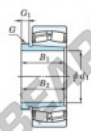

Spherical roller bearing

23288RK-AHX3288-JTEKT - 23288RK-AHX3288-JTEKT

https://www.123bearing.co.uk/bearing-housing/roller-bearing/spherical/23288rk-ahx3288-jtekt

Boundary dimensions

PRODUCT FEATURES

Brand	JTEKT
N° Ean13	3616060796387
Inside diameter	420 mm
Outside diameter	790 mm
Thickness	280 mm
Limiting speed	330 rpm
Dynamic load	8580 kN
Static load	12300 kN
Packaging	1

contact@123bearing.co.uk

02038 087 274

CRT4 de Lesquin 60 Rue Du Haut De Sainghin 59273 Fretin FRANCE