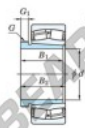

Spherical roller bearing 23172RHAK-AH3172-JTEKT - 23172RHAK-AH3172-JTEKT

<https://www.123bearing.co.uk/bearing-housing/roller-bearing/spherical/23172rhak-ah3172-jtekt>

Boundary dimensions

PRODUCT FEATURES

Brand	JTEKT
N° Ean13	3616060796240
Inside diameter	340 mm
Outside diameter	600 mm
Thickness	192 mm
Limiting speed	450 rpm
Dynamic load	4830 kN
Static load	7210 kN
Packaging	1

contact@123bearing.co.uk

02038 087 274

CRT4 de Lesquin 60 Rue Du Haut De Sainghin 59273 Fretin FRANCE