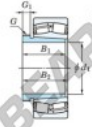

## Spherical roller bearing 23968RK-AH3968-JTEKT - 23968RK-AH3968-JTEKT

<https://www.123bearing.co.uk/bearing-housing/roller-bearing/spherical/23968rk-ah3968-jtekt>

Boundary dimensions

Bearing No.	Boundary dimensions(mm)				Basic load ratings(kN)		Limiting speeds(rpm)-1	
	d1	d2	B	T (mm)	C	C0	Cr	Co
23968RK-AH3968	320	460	90	3	1680	2980	590	790

### PRODUCT FEATURES

Brand	JTEKT
N° Ean13	3616060796103
Inside diameter	320 mm
Outside diameter	460 mm
Thickness	90 mm
Limiting speed	590 rpm
Dynamic load	1680 kN
Static load	2980 kN
Packaging	1

[contact@123bearing.co.uk](mailto:contact@123bearing.co.uk)