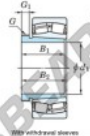

Spherical roller bearing 22264RK-AH2264-JTEKT - 22264RK-AH2264-JTEKT

<https://www.123bearing.co.uk/bearing-housing/roller-bearing/spherical/22264rk-ah2264-jtekt>

Boundary dimensions

PRODUCT FEATURES

Brand	JTEKT
N° Ean13	3616060796073
Inside diameter	300 mm
Outside diameter	580 mm
Thickness	150 mm
Limiting speed	490 rpm
Dynamic load	3420 kN
Static load	4540 kN
Packaging	1

contact@123bearing.co.uk

02038 087 274

CRT4 de Lesquin 60 Rue Du Haut De Sainghin 59273 Fretin FRANCE