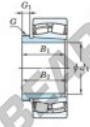

Spherical roller bearing 23060RK-AH3060-JTEKT - 23060RK-AH3060-JTEKT

<https://www.123bearing.co.uk/bearing-housing/roller-bearing/spherical/23060rk-ah3060-jtekt>

Boundary dimensions

PRODUCT FEATURES

Brand	JTEKT
N° Ean13	3616060794642
Inside diameter	280 mm
Inside diameter	11.024" inch
Outside diameter	460 mm
Outside diameter	18.11" inch
Thickness	118 mm
Thickness	4.646" inch
Limiting speed	630 rpm
Dynamic load	2190 kN
Static load	3480 kN
Packaging	1

contact@123bearing.co.uk

02038 087 274

CRT4 de Lesquin 60 Rue Du Haut De Sainghin 59273 Fretin FRANCE