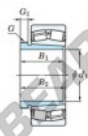

Spherical roller bearing 22356RHAK-AH2356-JTEKT - 22356RHAK-AH2356-JTEKT

<https://www.123bearing.co.uk/bearing-housing/roller-bearing/spherical/22356rhak-ah2356-jtekt>

Boundary dimensions

PRODUCT FEATURES

Brand	JTEKT
N° Ean13	3616060794628
Inside diameter	260 mm
Inside diameter	10.236" inch
Outside diameter	580 mm
Outside diameter	22.835" inch
Thickness	175 mm
Thickness	6.89" inch
Limiting speed	530 rpm
Dynamic load	4390 kN
Static load	5260 kN
Packaging	1

contact@123bearing.co.uk

02038 087 274

CRT4 de Lesquin 60 Rue Du Haut De Sainghin 59273 Fretin FRANCE