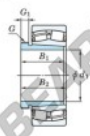

Spherical roller bearing 23948RK-AH3948-JTEKT - 23948RK-AH3948-JTEKT

<https://www.123bearing.co.uk/bearing-housing/roller-bearing/spherical/23948rk-ah3948-jtekt>

Boundary dimensions

PRODUCT FEATURES

Brand	JTEKT
N° Ean13	3616060794185
Inside diameter	220 mm
Outside diameter	320 mm
Thickness	60 mm
Limiting speed	940 rpm
Dynamic load	814 kN
Static load	1380 kN
Packaging	1

contact@123bearing.co.uk

02038 087 274

CRT4 de Lesquin 60 Rue Du Haut De Sainghin 59273 Fretin FRANCE