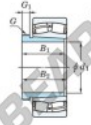

Spherical roller bearing 22344RK-AH2344-JTEKT - 22344RK-AH2344-JTEKT

<https://www.123bearing.co.uk/bearing-housing/roller-bearing/spherical/22344rk-ah2344-jtekt>

Boundary dimensions

PRODUCT FEATURES

Brand	JTEKT
N° Ean13	3616060794178
Inside diameter	200 mm
Outside diameter	460 mm
Thickness	145 mm
Limiting speed	720 rpm
Dynamic load	2980 kN
Static load	3380 kN
Packaging	1

contact@123bearing.co.uk

02038 087 274

CRT4 de Lesquin 60 Rue Du Haut De Sainghin 59273 Fretin FRANCE